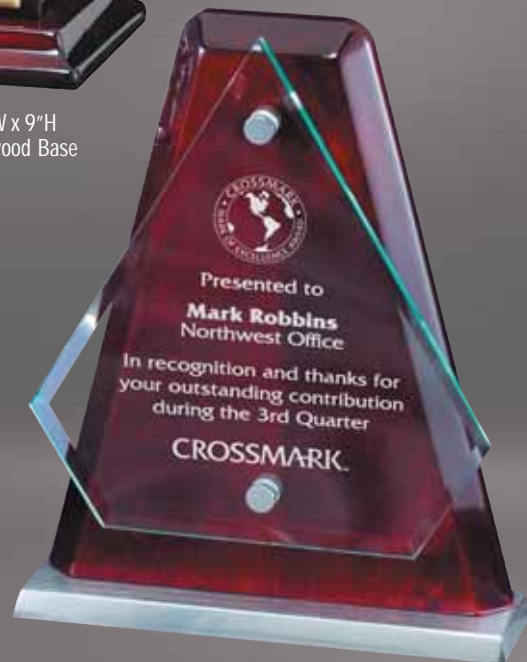

RWS70 7"W x 8½"H
Rosewood with Glass in Arrowhead Position

PERSONALIZATION COST EXTRA